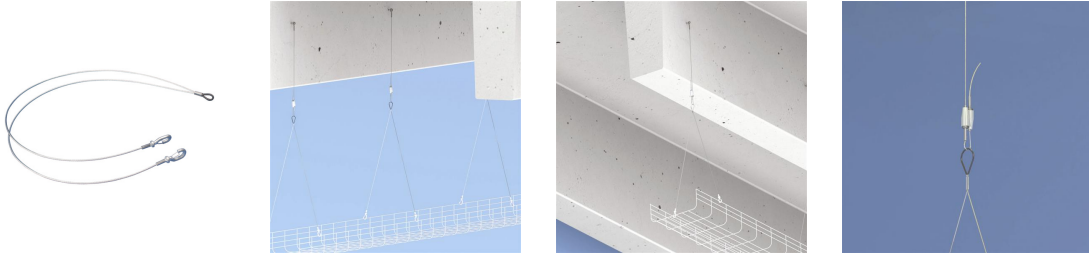

CADDY SPEED LINK Y-Hook with Eyelet Extension

- Double hook offers easy attachment to basket tray, cable tray or lighting
- Convenient design allows one hook to be temporarily detached for maintenance or to add cables to the tray
- Y-design provides improved stability
- Spring latch helps provide secure connection

Material: Steel
 Finish: Electrogalvanized
 Static Load Safety Factor: 5:1

Part Number	Article Number	Wire Rope "Y" Length YL	A	B	C	Static Load F
Wire Rope Diameter: 2 mm						
SLD2YH500	196015	500 mm	58.4 mm	22.9 mm	6 mm	440 N
SLD2YH800	196016	800 mm	58.4 mm	22.9 mm	6 mm	440 N
Wire Rope Diameter: 3 mm						
SLD3YH500	196017	500 mm	58.4 mm	22.9 mm	6 mm	880 N
SLD3YH800	195998	800 mm	58.4 mm	22.9 mm	6 mm	880 N