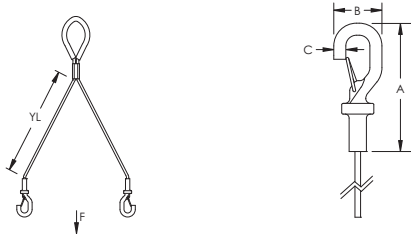

CADDY SPEED LINK Y-Hook with Eyelet Extension

- Double hook offers easy attachment to basket tray, cable tray or lighting
- Convenient design allows one hook to be temporarily detached for maintenance or to add cables to the tray
- Y-design provides improved stability
- Spring latch helps provide secure connection

Material: Steel
 Finish: Electrogalvanized
 Static Load Safety Factor: 5:1

Part Number	Article Number	Wire Rope "Y" Length YL	A	B	C	Static Load F
Wire Rope Diameter: 2 mm						
SLD2YH500	196015	500 mm	58.4 mm	22.9 mm	6 mm	440 N
SLD2YH800	196016	800 mm	58.4 mm	22.9 mm	6 mm	440 N
Wire Rope Diameter: 3 mm						
SLD3YH500	196017	500 mm	58.4 mm	22.9 mm	6 mm	880 N
SLD3YH800	195998	800 mm	58.4 mm	22.9 mm	6 mm	880 N