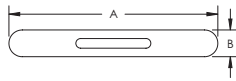

CADDY SPEED LINK Quad-Toggle with Eyelet Extension

- Secure hanging solution for use on control access points, projectors, etc.

Material: Steel
 Finish: Electrogalvanized
 Static Load Safety Factor: 5:1

Part Number	Article Number	Wire Rope Diameter	Wire Rope "Y" Length YL	A	B	Static Load F
SLD15QT250	196007	1.5 mm	250 mm	39 mm	5 mm	195 N

CADDY SPEED LINK locking device not included.

UL, UR, cUL, cUR, cULus and cURus are registered certification marks of UL LLC.