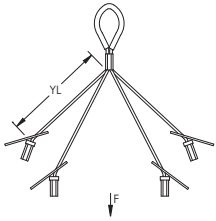

CADDY SPEED LINK Quad-Toggle with Eyelet Extension

- Secure hanging solution for use on control access points, projectors, etc.

Material: Steel
 Finish: Electrogalvanized
 Static Load Safety Factor: 5:1

Part Number	Article Number	Wire Rope Diameter	Wire Rope "Y" Length YL	A	B	Static Load F
SLD15QT250	196007	1.5 mm	250 mm	39 mm	5 mm	195 N

CADDY SPEED LINK locking device not included.

UL, UR, cUL, cUR, cULus and cURus are registered certification marks of UL LLC.